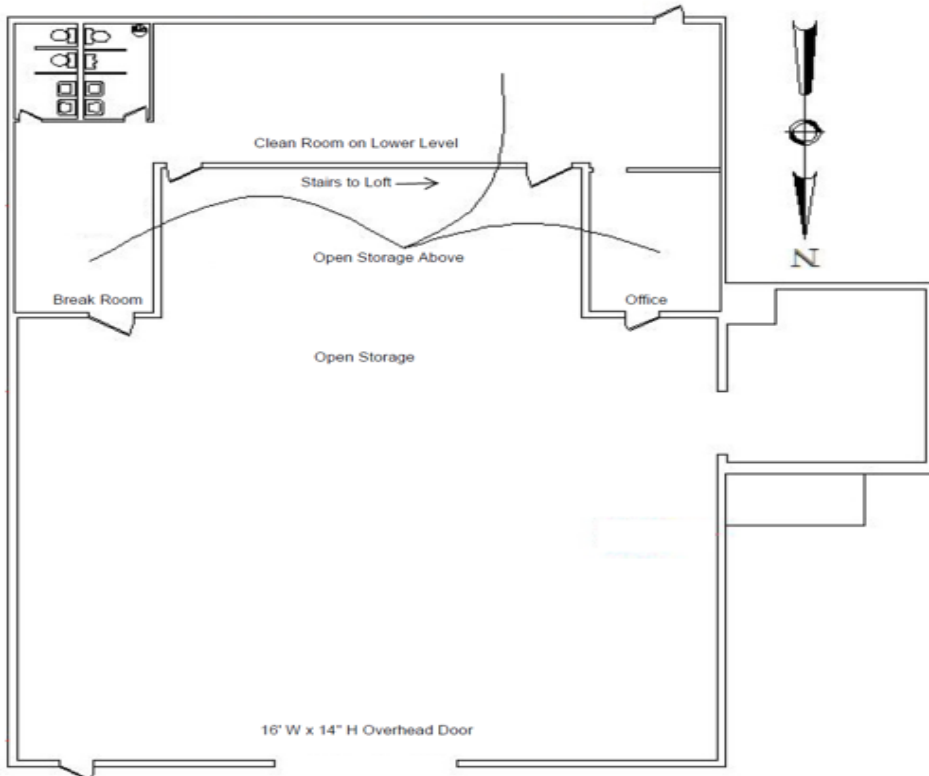

Bldg 109 – 3821 Sky Park Road Rent \$2,400 per Month.

Contact the Hall County Airport Authority (308) 385-5170 Ext. 110

3821 Sky Park Road, Bldg 109
5,416 SF